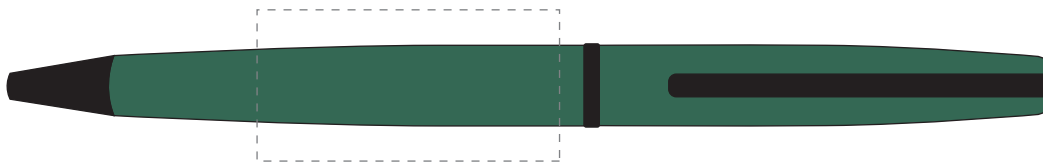

Your Ref:	Quantity:	Product Code: TPC000311
Our Ref:	Version: 1	Product Colour: GREEN

PRINTING CONCERNS:**PRODUCT INFO:** Engraving on lower and upper barrel have slightly different engrave colours.

We stock this item in the following colours

**PANTONE REFERENCE(S)**

● Rotary Engraving

ARTWORK SCALE 100%

ARTWORK SCALE 100%

Max engraving area: 40mm x 20mm

Product Image for visualisation
- colours may vary

The dashed line is to demonstrate print area and will not appear on your printed item